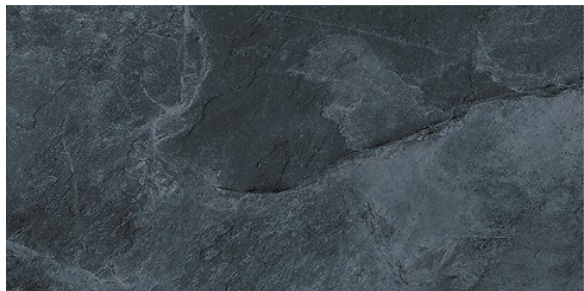

## BELIZE GREY 29,8X59,8

### Product description

Application	Interior&exterior
Tile colour	Shadows of grey
Tile design	Stone
Tile size	29,8x59,8
Tile's surface finish	Matt
Tonal tile	Yes
Type of surface	Structure
Usage	Wall&floor