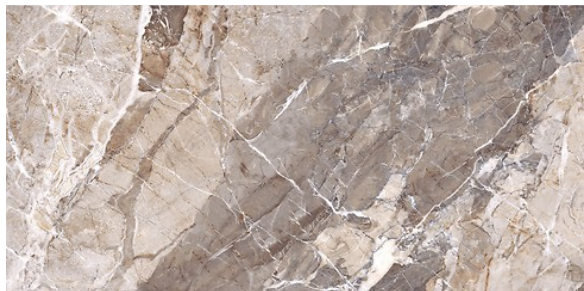

## BASTRI BROWN POLISHED RECT 60X120 G1

### Product description

Application	Interior
Tile colour	Brown&graphite
Tile design	Stone
Tile size	60x120
Tile's surface finish	Polished
Tonal tile	V3
Type of surface	Smooth
Usage	Wall&floor