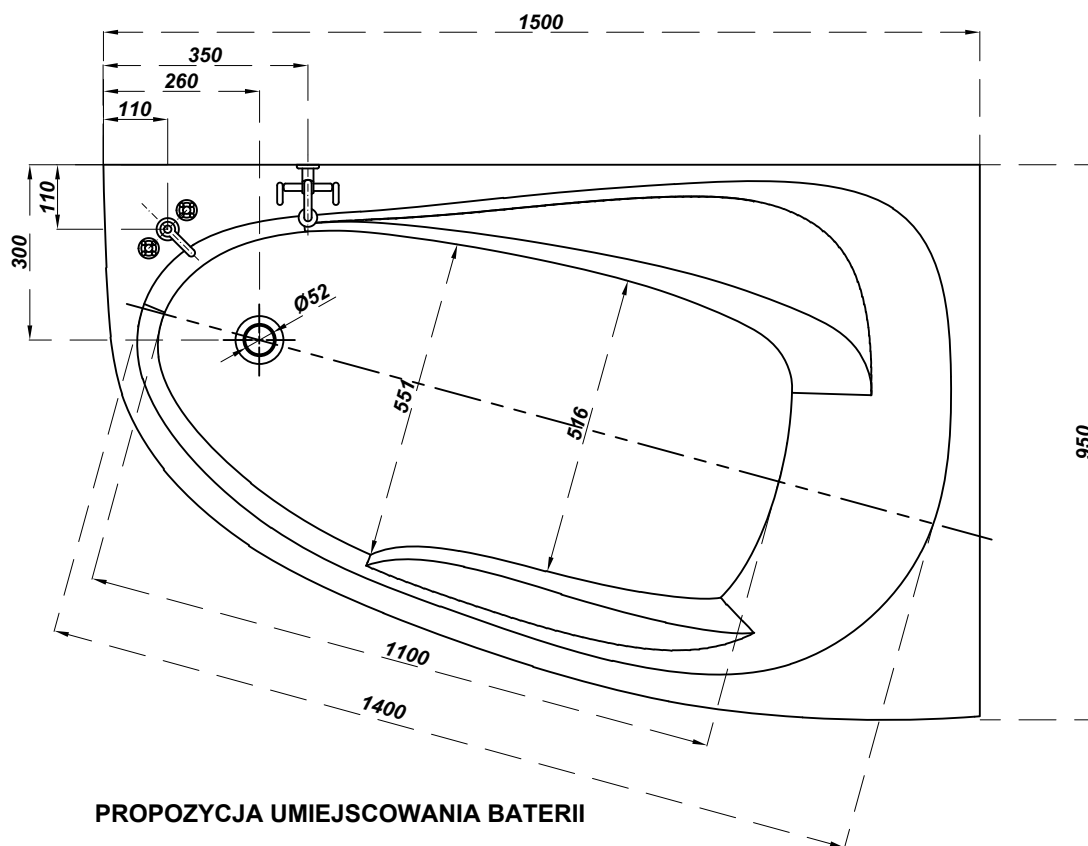

## Bathtub asymmetric JOANNA NEW RIGHT 150x95