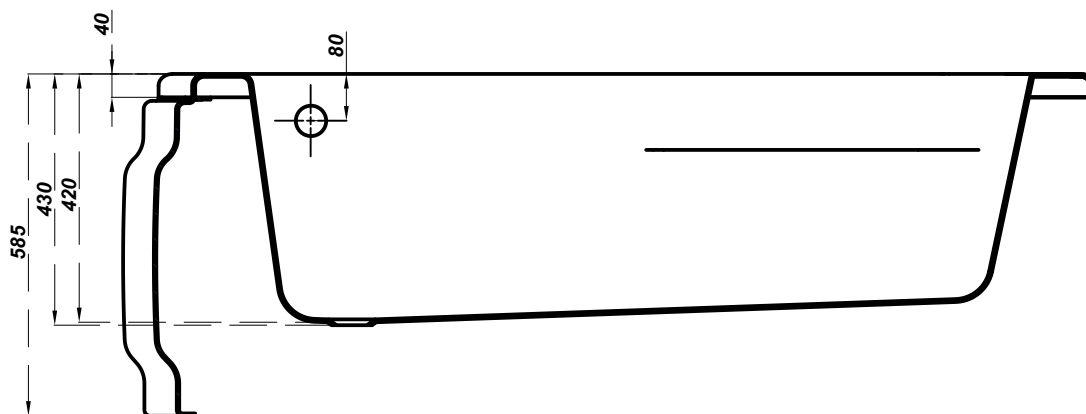

## Bathtub asymmetric JOANNA NEW RIGHT 150x95